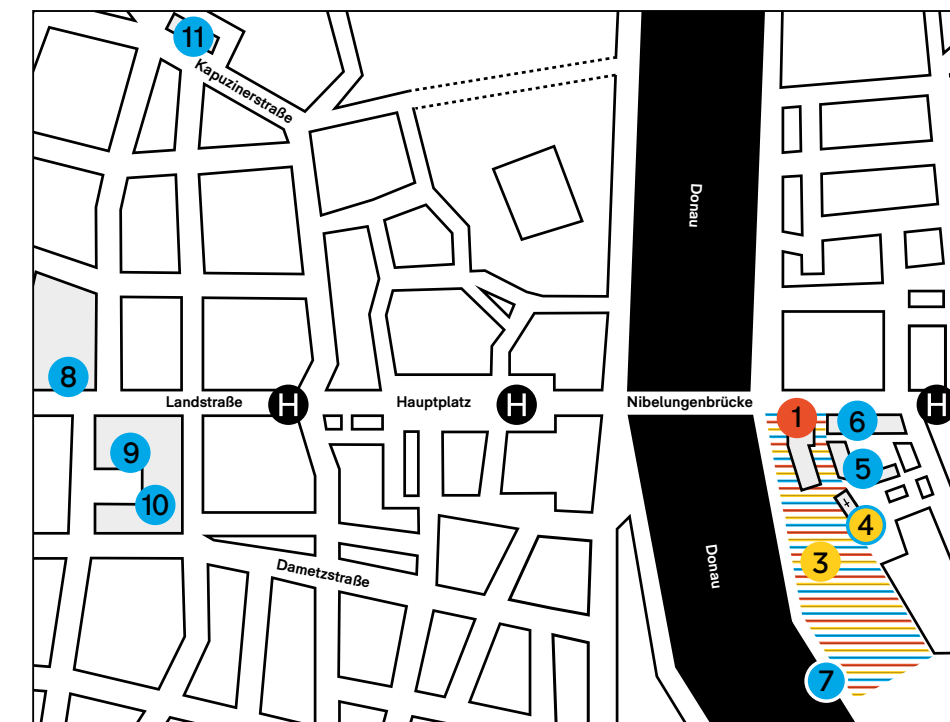

TALK

STAGE

STREAM FESTIVAL

31. MAI –
02. JUNI 2018
LINZ

FREIER EINTRITT

WWW.STREAM-FESTIVAL.AT

CLUB

DO, 31. MAI

FR, 01. JUNI

SA, 02. JUNI

FESTIVALGELÄNDE

CLUB LOCATIONS

14:00	14:00–18:00 TALK Do Synthesizers dream of Spotify? AEC Sky Loft		1
15:00			
16:00	15:30–17:00 WORKSHOP Mefjus: Drum'n'Bass Production AEC Seminarraum	16:00–17:00 Warmup Konzert: Sounds Like Universe lite AEC Maindeck	1 2
17:00	17:00–17:40 Aramboa FM4 Bühne		3
18:00	18:00–18:45 Def III FM4 Bühne		3
19:00	19:05–19:50 Hearts Hearts FM4 Bühne		3
20:00	20:10–21:10 SK HD FM4 Bühne		3
21:00	20:40–22:00 Grand-brothers Ö1 Bühne		3
22:00	22:00–04:00 Cafe Strom Yung Tentiks	21:45–23:00 Mount Kimbie FM4 Bühne	5 3
23:00	22:30–23:00 Urfahrner Himmelswerke Stadtpfarrkirche		4
00:00	23:00–00:00 Stadtwerkstatt Abby Lee Tee	23:00–00:00 Stadtpfarrkirche Urfahr Irradiation & Thomas Wagen-sommerer	5 4
01:00	00:00–01:00 Klara Lewis	23:00–00:00 Inframed	
02:00	01:00–02:00 Jerobeam Fenderson Oszi Laser Show	00:00–01:00 Finess & Maxime	
03:00	02:00–04:00 Tereza	01:00–02:00 NDL	
		02:00–03:30 Alix Perez	
		03:30–04:30 Glyon	
		04:30–06:00 SORB	

14:00	14:00–16:00 WORKSHOP Soundfactory EXTD openDoors AEC SoundLab	14:00–17:00 WORKSHOP The Circuit Controllers AEC Sky Loft	1	1	14:00–18:00 PLATTENLADEN Musikkantine AEC Maindeck	2
15:00						
16:00					16:30–18:00 TALK We are so ... Streaming AEC Seminarraum	1
17:00	17:00–17:30 Lea Santee FM4 Bühne					3
18:00	17:50–18:30 Viech FM4 Bühne					3
19:00	18:50–19:40 Gundelach FM4 Bühne					3
20:00	20:00–21:00 Lola Marsh FM4 Bühne					3
21:00	21:30–23:00 Tocotronic FM4 Bühne					3