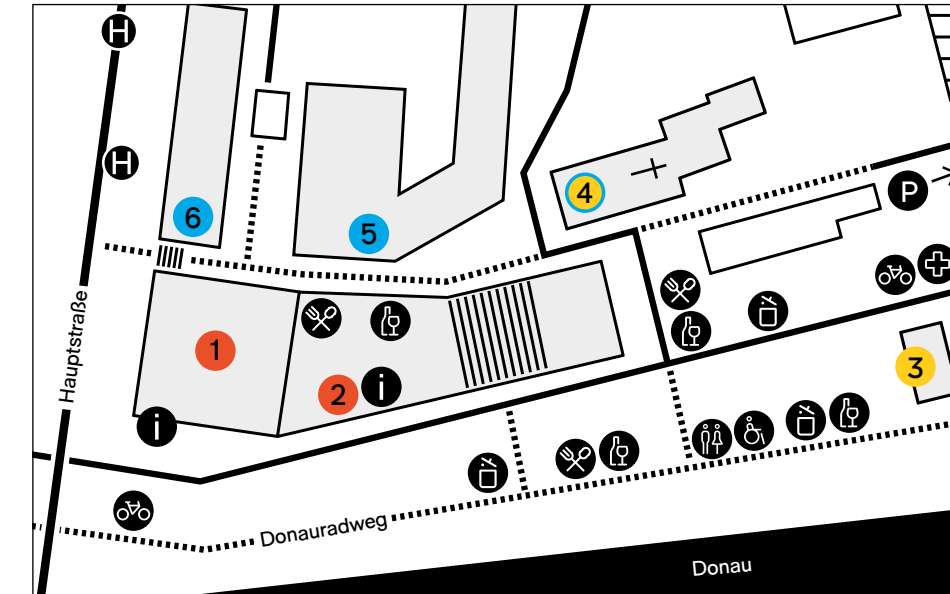

TALK

STAGE

STREAM FESTIVAL

31. MAI –
02. JUNI 2018
LINZ

FREIER EINTRITT

WWW.STREAM-FESTIVAL.AT

CLUB

DO, 31. MAI

FR, 01. JUNI

SA, 02. JUNI

FESTIVALGELÄNDE

CLUB LOCATIONS

14:00	14:00–18:00 TALK Do Synthesizers dream of Spotify? AEC Sky Loft		1
15:00			
16:00	15:30–17:00 WORKSHOP Mefjus: Drum'n'Bass Production AEC Seminarraum	16:00–17:00 Warmup Konzert: Sounds Like Universe lite AEC Maindeck	1 2
17:00	17:00–17:40 Aramboa FM4 Bühne		3
18:00	18:00–18:45 Def III FM4 Bühne		3
19:00	19:05–19:50 Hearts Hearts FM4 Bühne		3
20:00	20:10–21:10 SK HD FM4 Bühne		3
21:00	20:40–22:00 Grand-brothers Ö1 Bühne		3
22:00	22:00–04:00 Cafe Strom Yung Tentiks	21:45–23:00 Mount Kimbie FM4 Bühne	5 3
23:00	22:30–23:00 Urfahrner Himmelswerke Stadtpfarrkirche		4
00:00	23:00–00:00 Stadtwerkstatt Abby Lee Tee	23:00–00:00 Stadtpfarrkirche Urfahr Irradiation & Thomas Wagen-sommerer	5 4
01:00	00:00–01:00 Klara Lewis	23:00–00:00 Inframed	
02:00	01:00–02:00 Jerobeam Fenderson Oszi Laser Show	00:00–01:00 Finess & Maxime	
03:00	02:00–04:00 Tereza	01:00–02:00 NDL	
		02:00–03:30 Alix Perez	
		03:30–04:30 Glyon	
		04:30–06:00 SORB	

14:00	14:00–16:00 WORKSHOP Soundfactory EXTD openDoors AEC SoundLab	14:00–17:00 WORKSHOP The Circuit Controllers AEC Sky Loft	1	1	14:00–18:00 PLATTENLADEN Musikkantine AEC Maindeck	2
15:00						
16:00					16:30–18:00 TALK We are so ... Streaming AEC Seminarraum	1
17:00	17:00–17:30 Lea Santee FM4 Bühne					3
18:00	17:50–18:30 Viech FM4 Bühne					3
19:00	18:50–19:40 Gundelach FM4 Bühne					3
20:00	20:00–21:00 Lola Marsh FM4 Bühne					3
21:00	21:30–23:00 Tocotronic FM4 Bühne					3